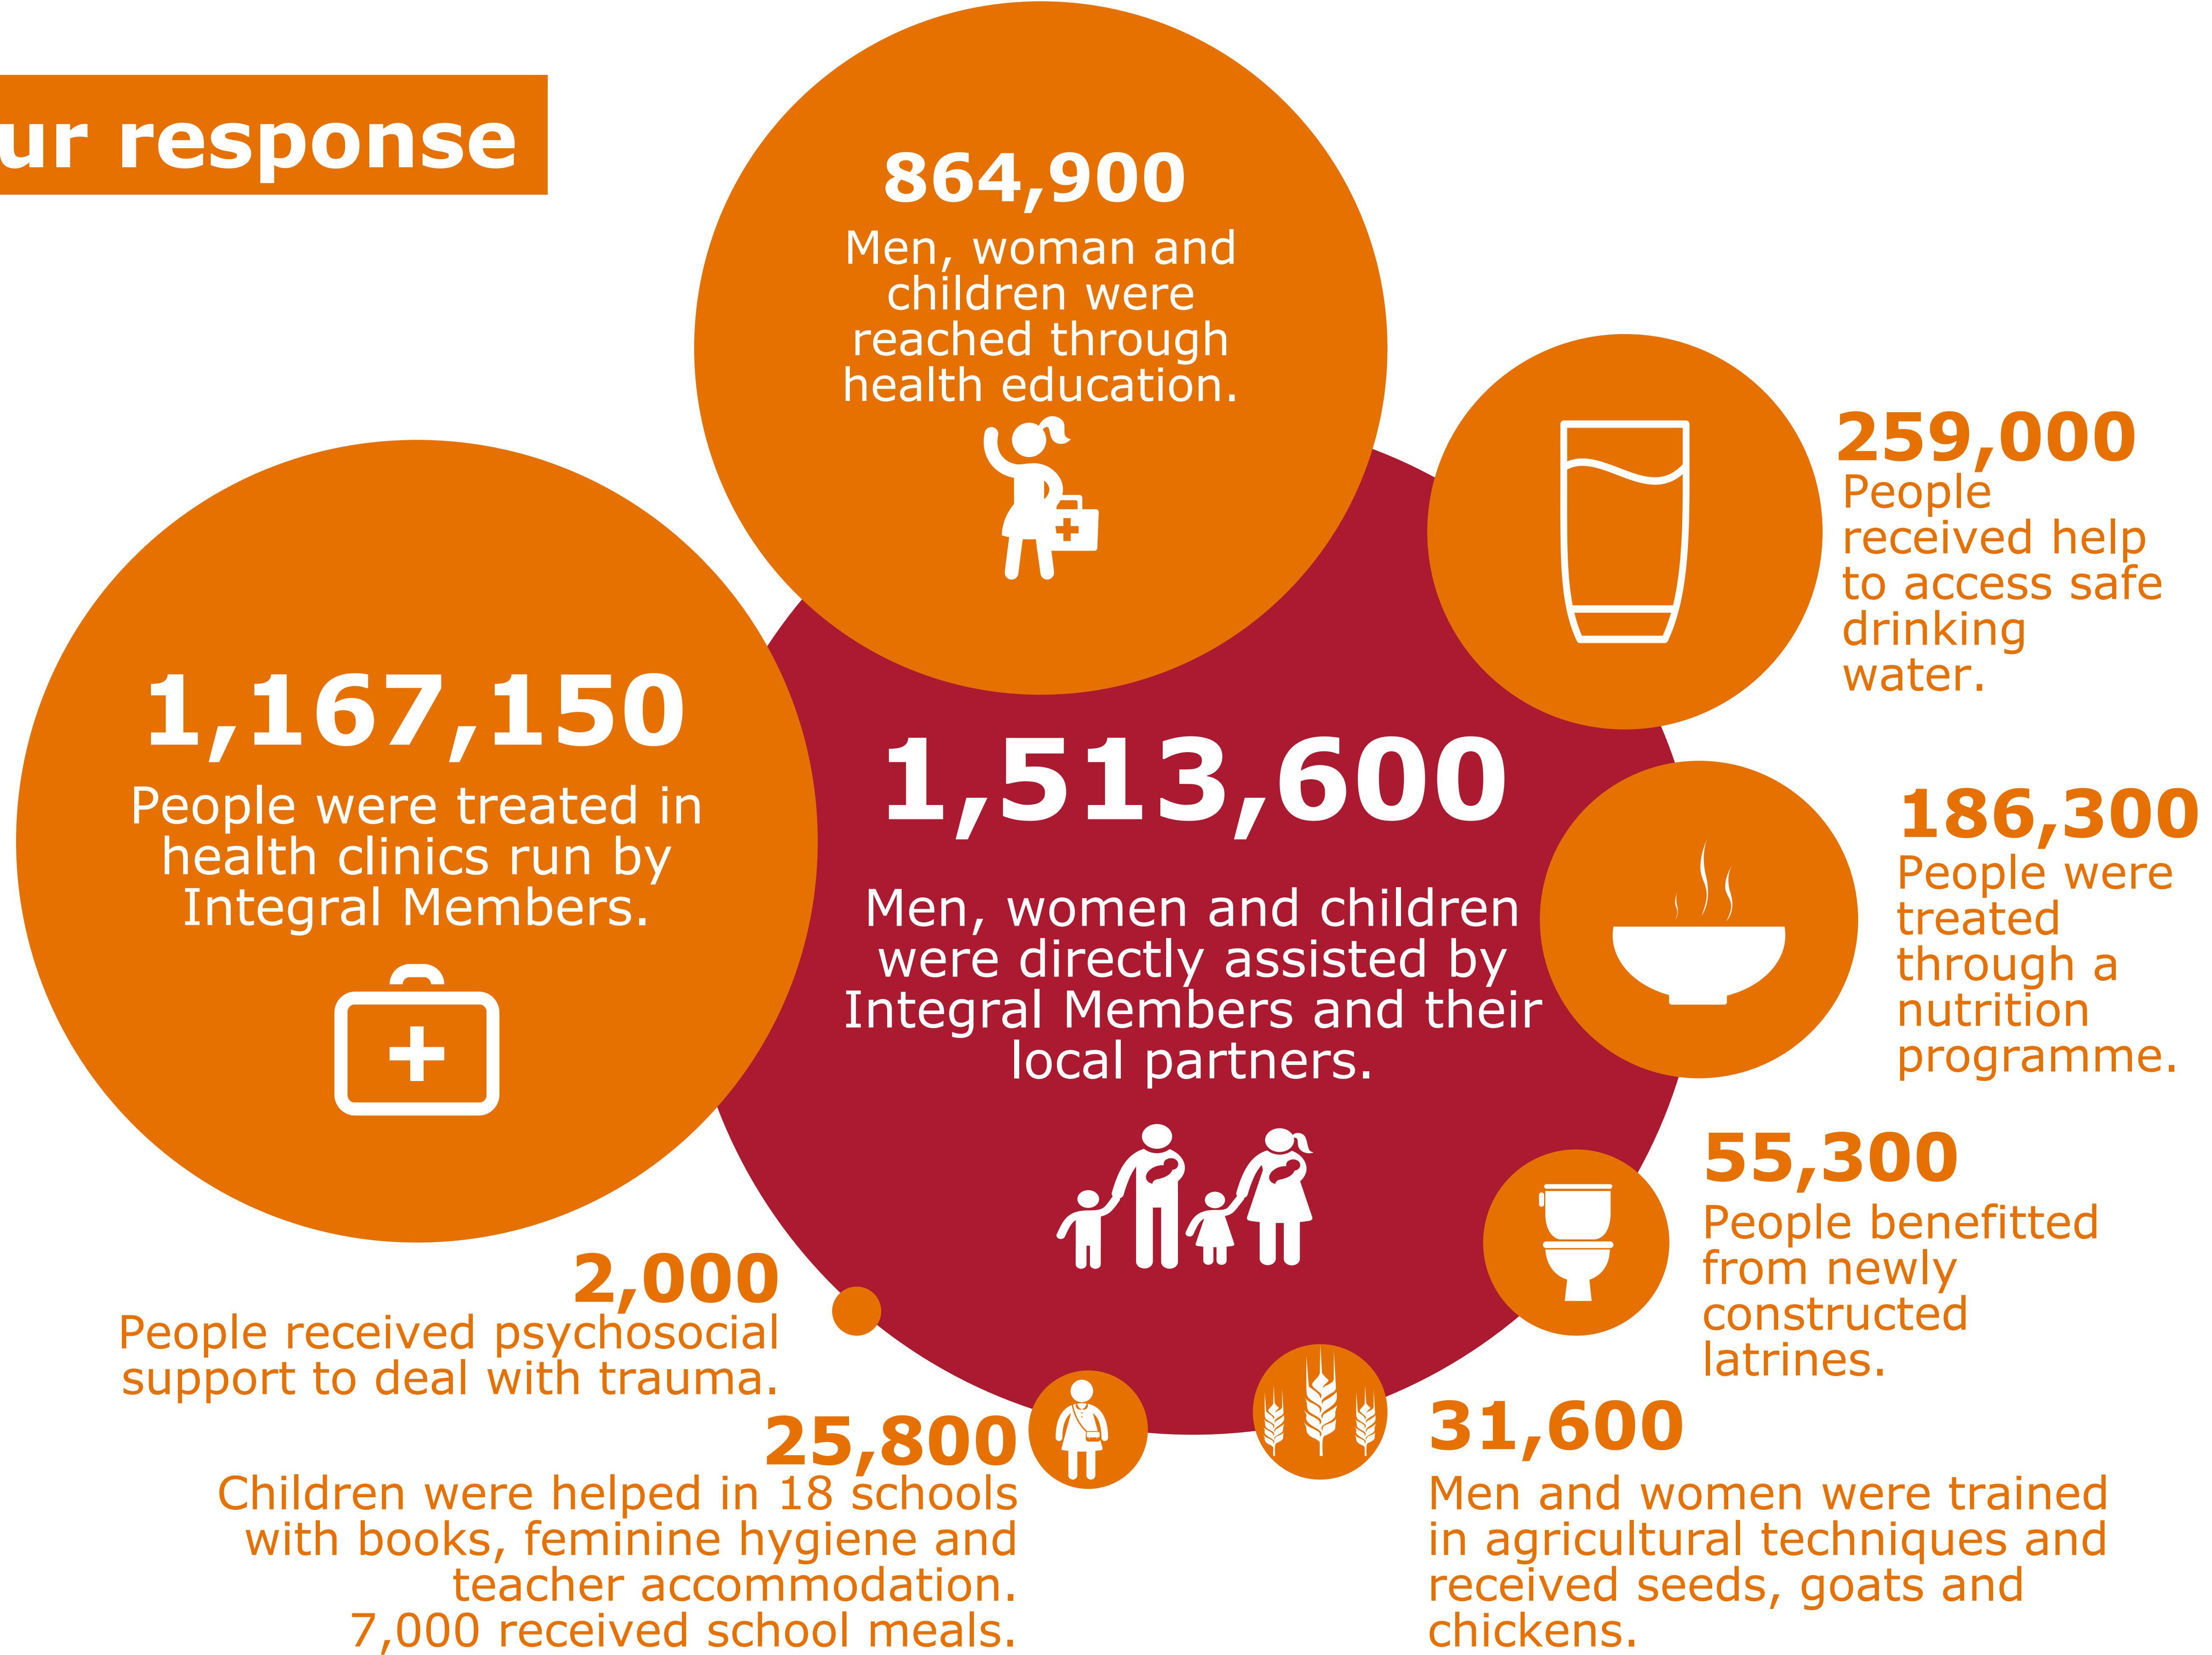

The context

Our response

Uganda has received an unprecedented influx of refugees who have fled from South Sudan to escape violence, killing and destruction of property since conflict escalated in December 2013.

Integral Disaster Response launched

12 Integral Members are responding to this disaster