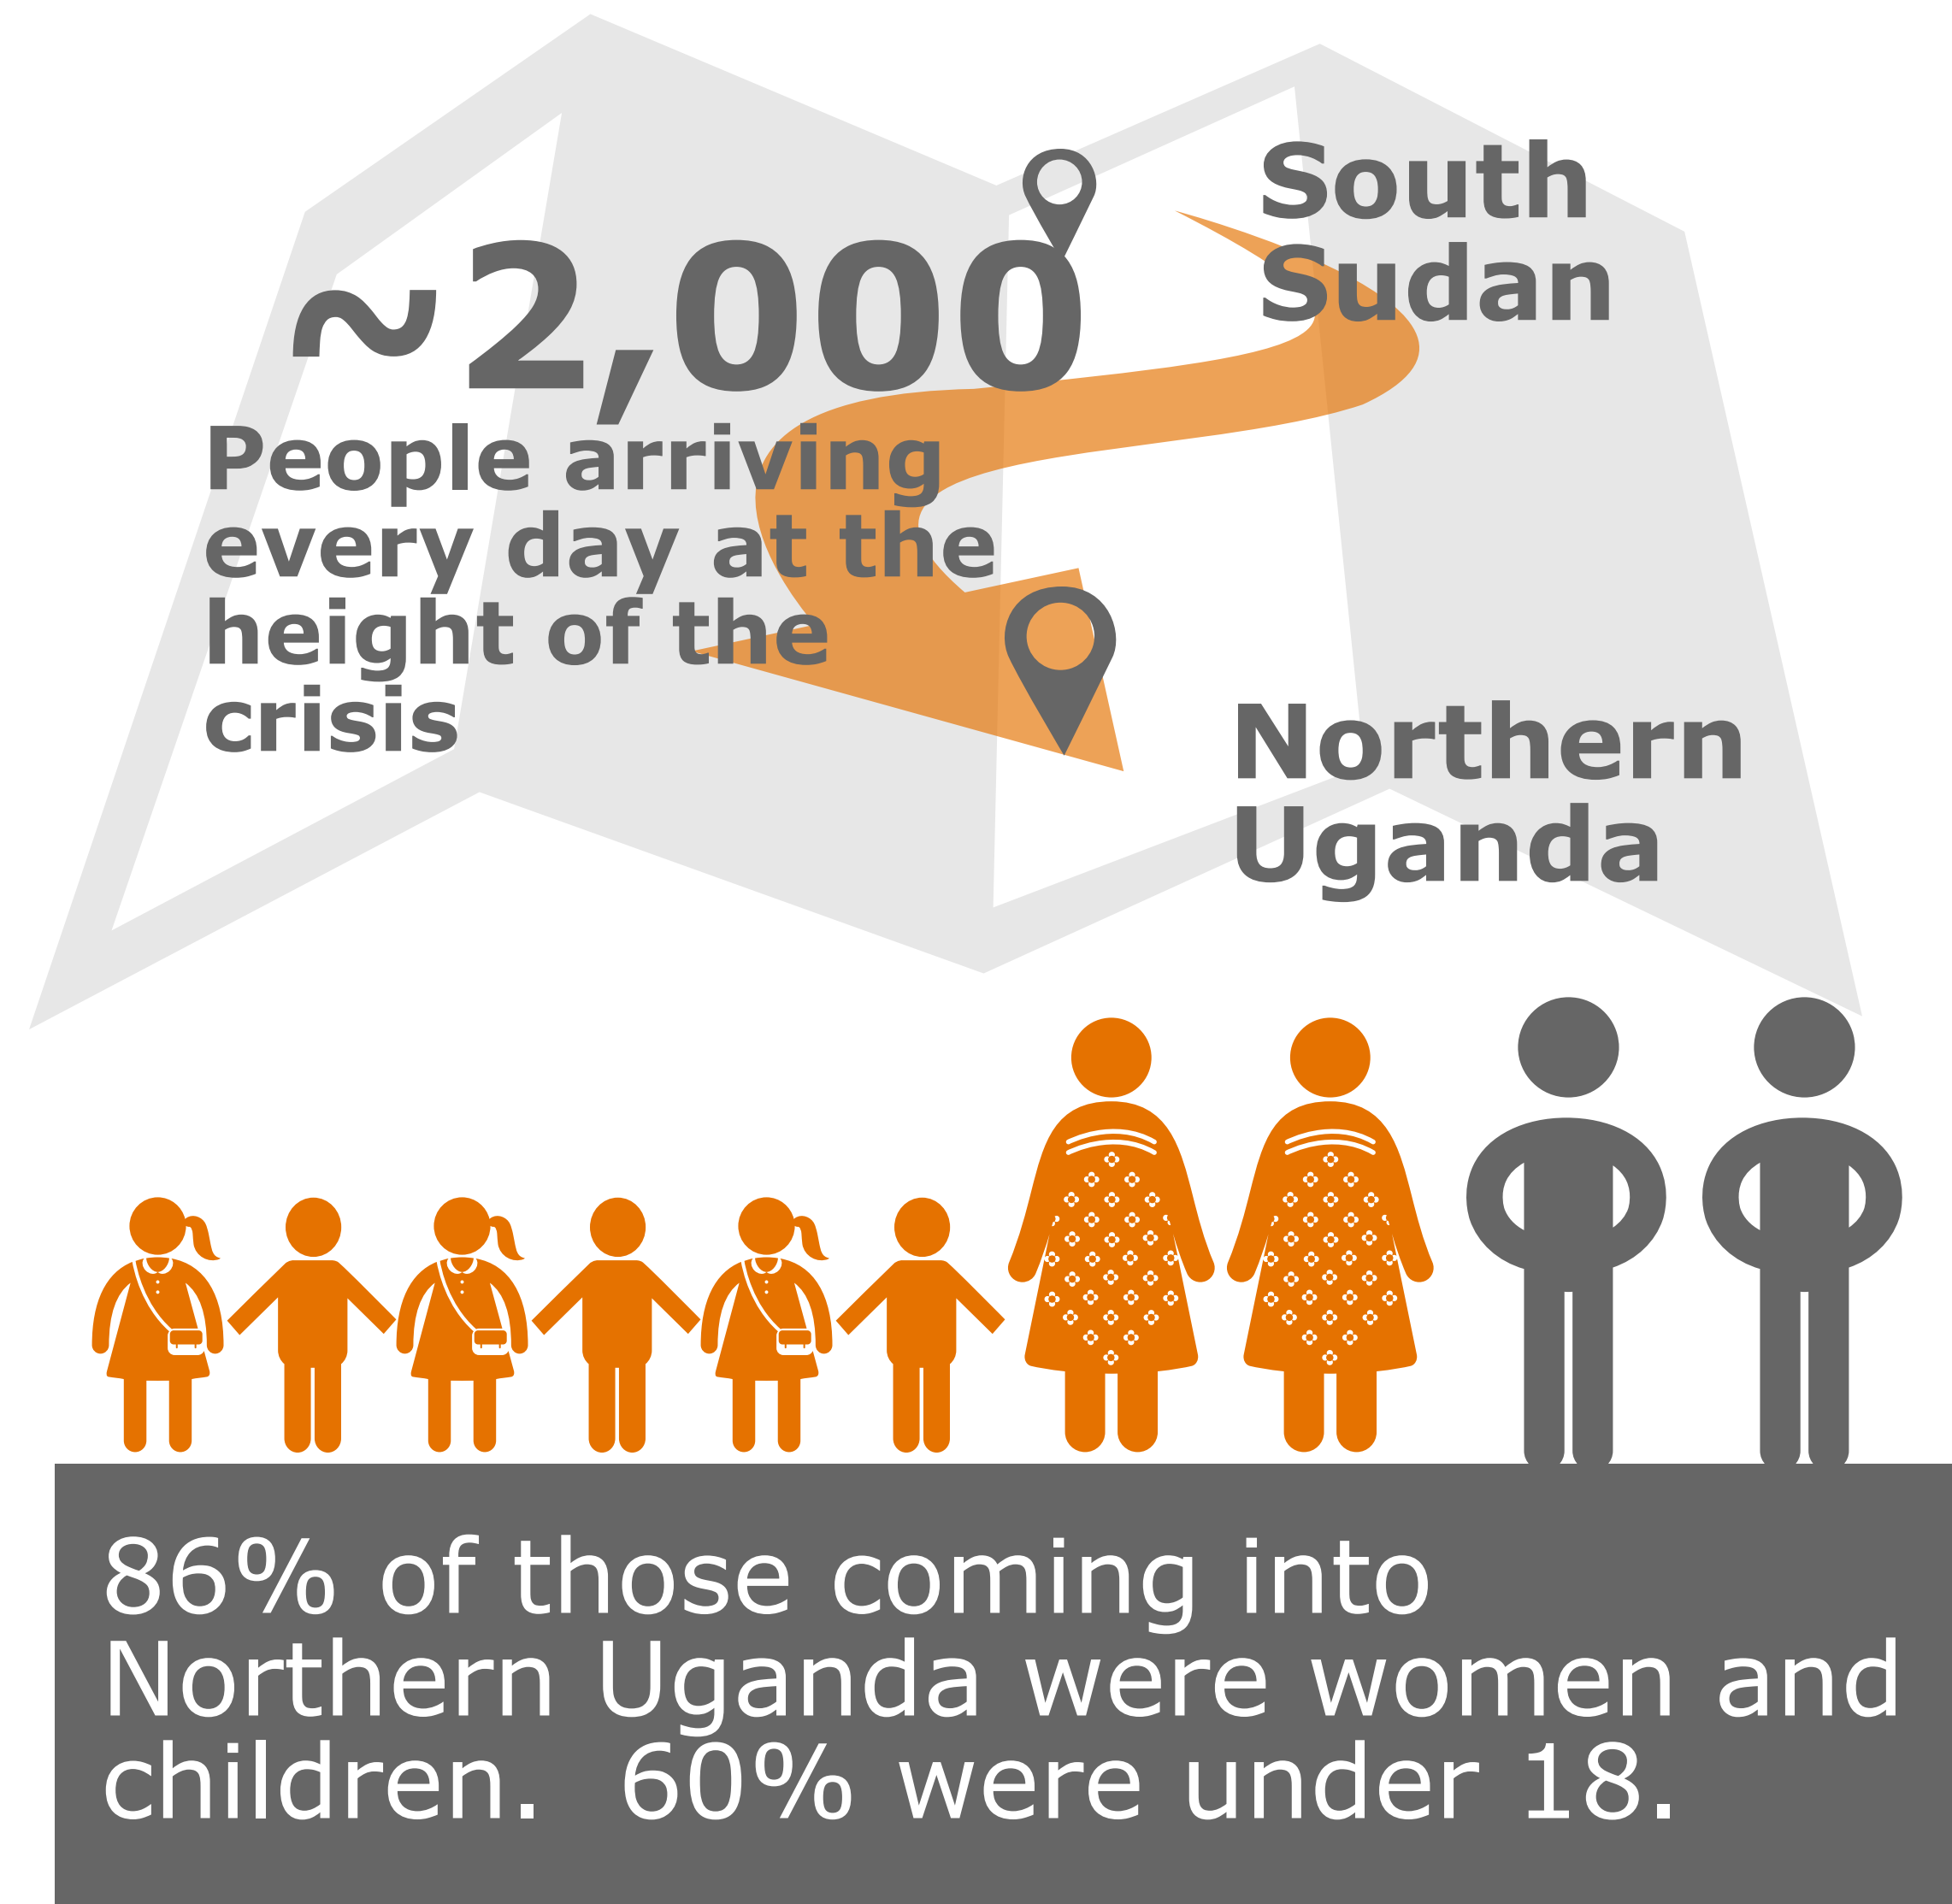

The context

Our response

Uganda has received an unprecedented influx of refugees who have fled from South Sudan to escape violence, killing and destruction of property since conflict escalated in December 2013.

Integral Disaster Response launched

12 Integral Members are responding to this disaster