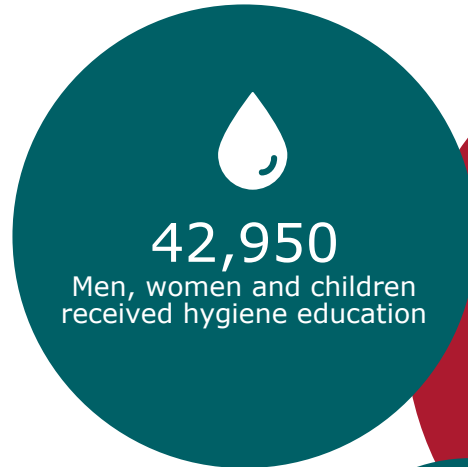

### The context

Nearly 4.5 million people in need of aid

1.7 million people internally displaced

60,000+ people have arrived in Sudan as refugees

### Our response

People benefitted from food distributions

People received emergency shelter kits

3,200 People received cash support

Integral Disaster Response launched

14 Integral Members are responding to this disaster