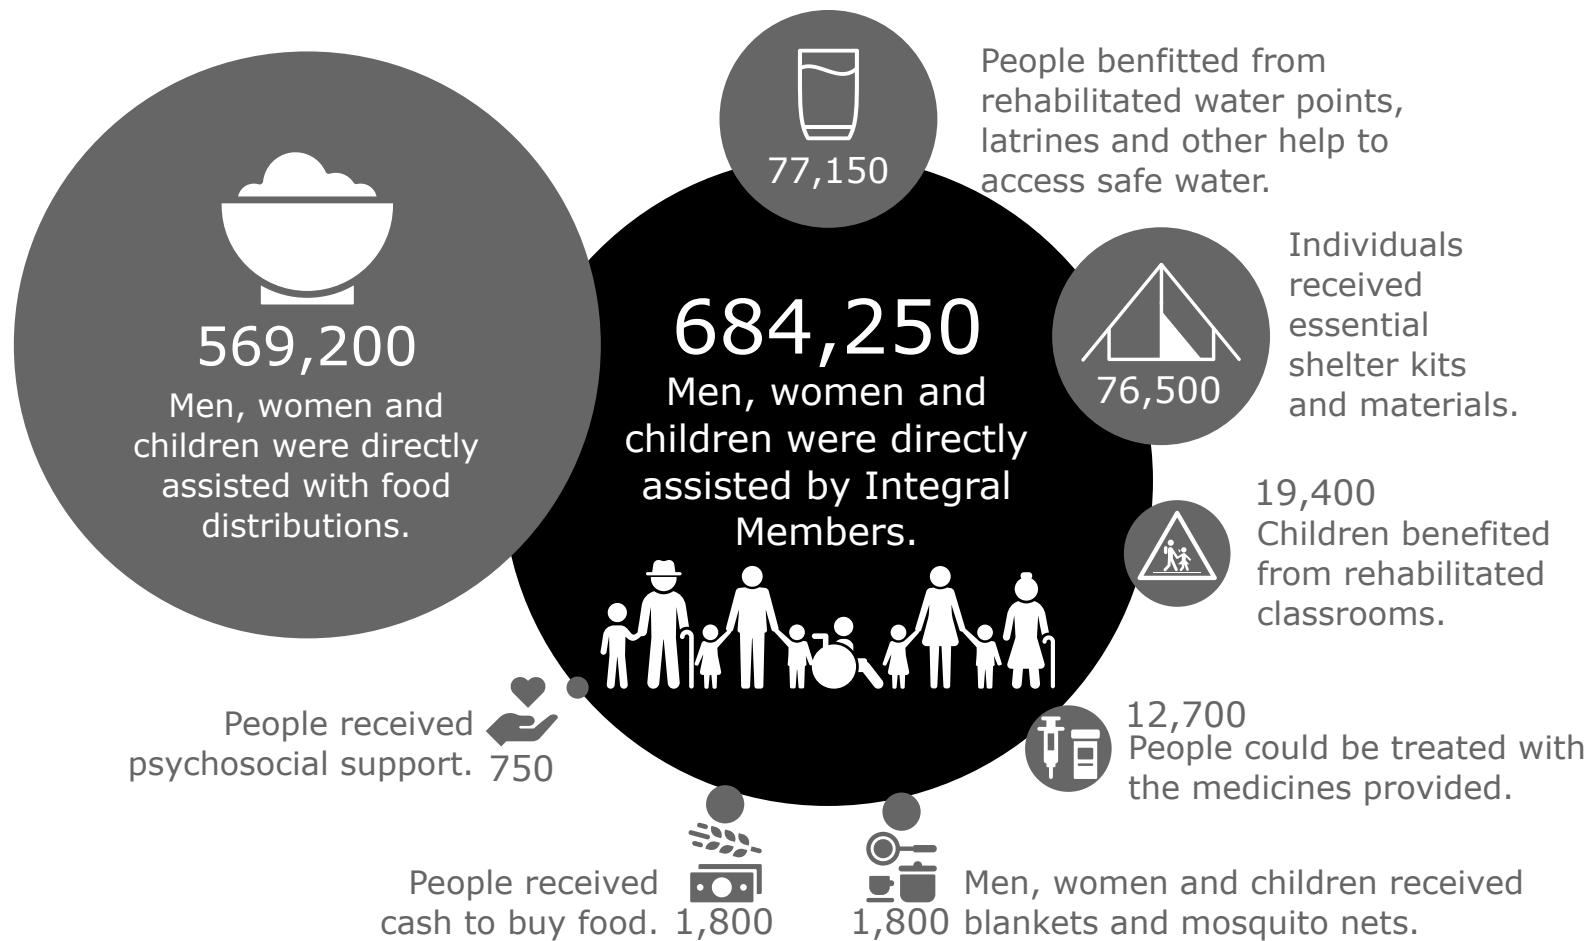

The context

Flooding

Disease

Children at Risk

Food Insecurity

	Nearly 3 million people affected
	390,000 people displaced
	Torrential rain and high winds

Our response

Integral Disaster Response launched

18 Integral Members are working together to respond to this disaster