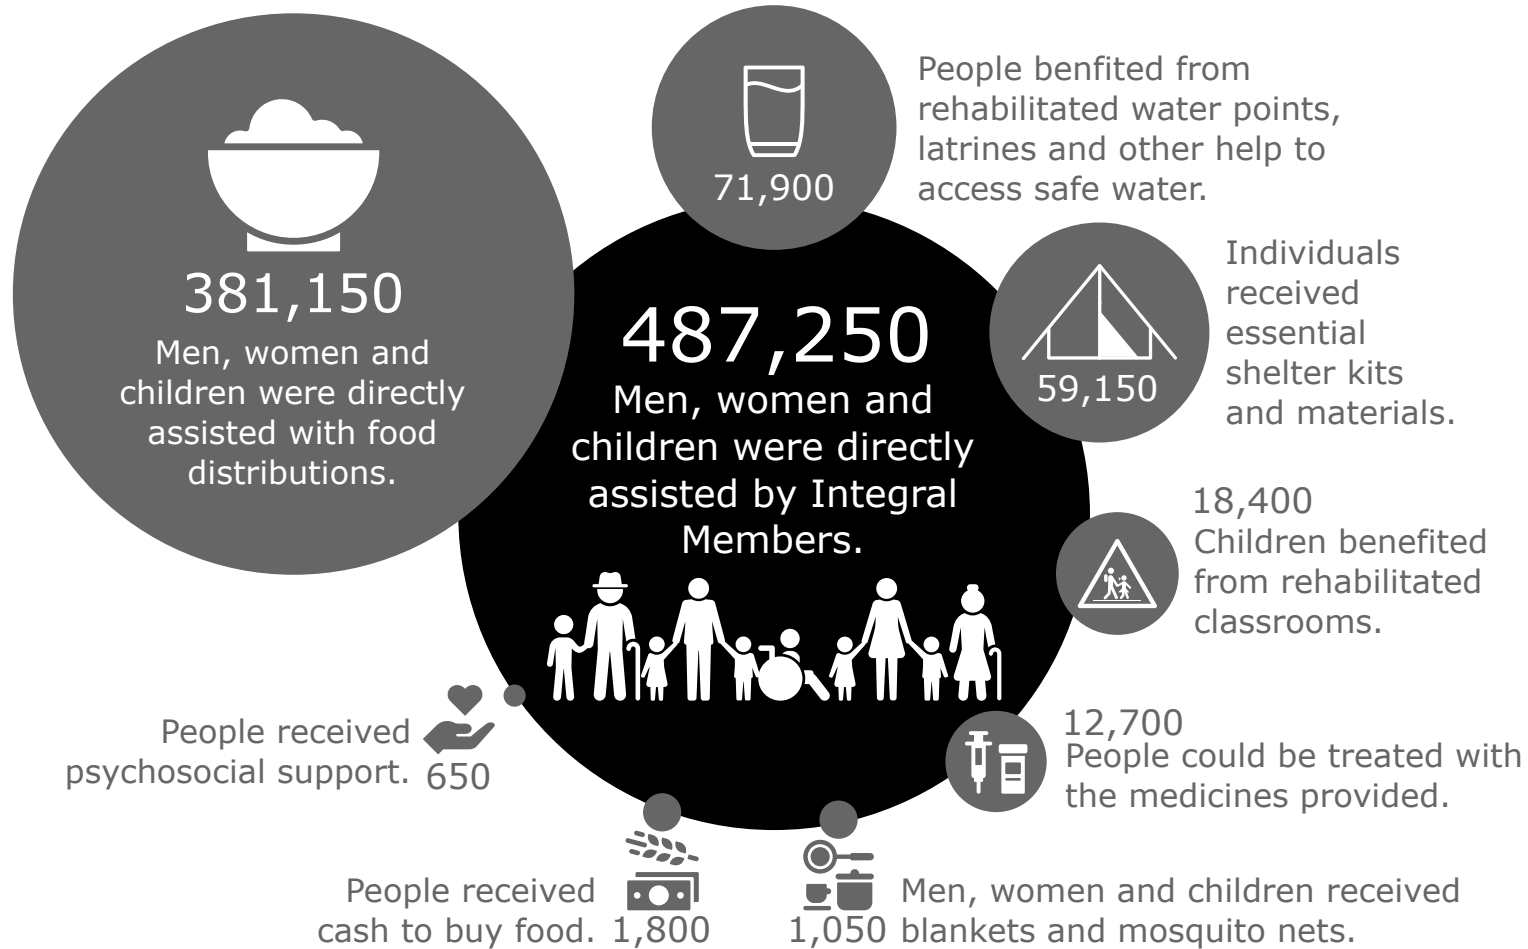

The context

	Nearly 3 million people affected
	390,000 people displaced
	Torrential rain and high winds

- Flooding
- Water-borne Diseases
- Children at Risk
- Food Insecurity

Our response

Integral Disaster Response launched

18 Integral Members are working together to respond to this disaster