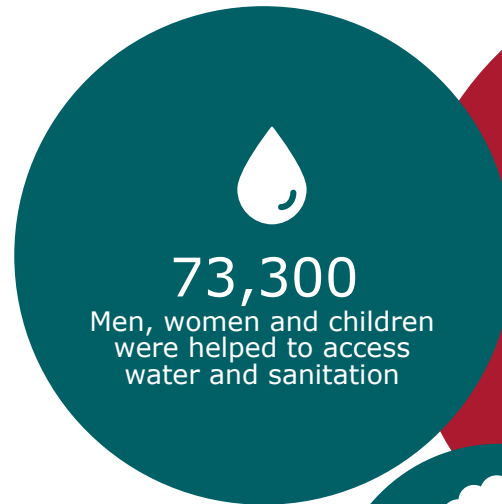

### The context

Tropical storm, Hurricanes Eta and Iota

Significant flooding and landslides

More than 5.2 million people affected

### Our response

2,800  
Children received back to school kits

7,900  
People received cash or livelihoods support

9,500  
People received health support, treatment or PPE

Integral Disaster Response launched

6 Integral Members are responding to this disaster