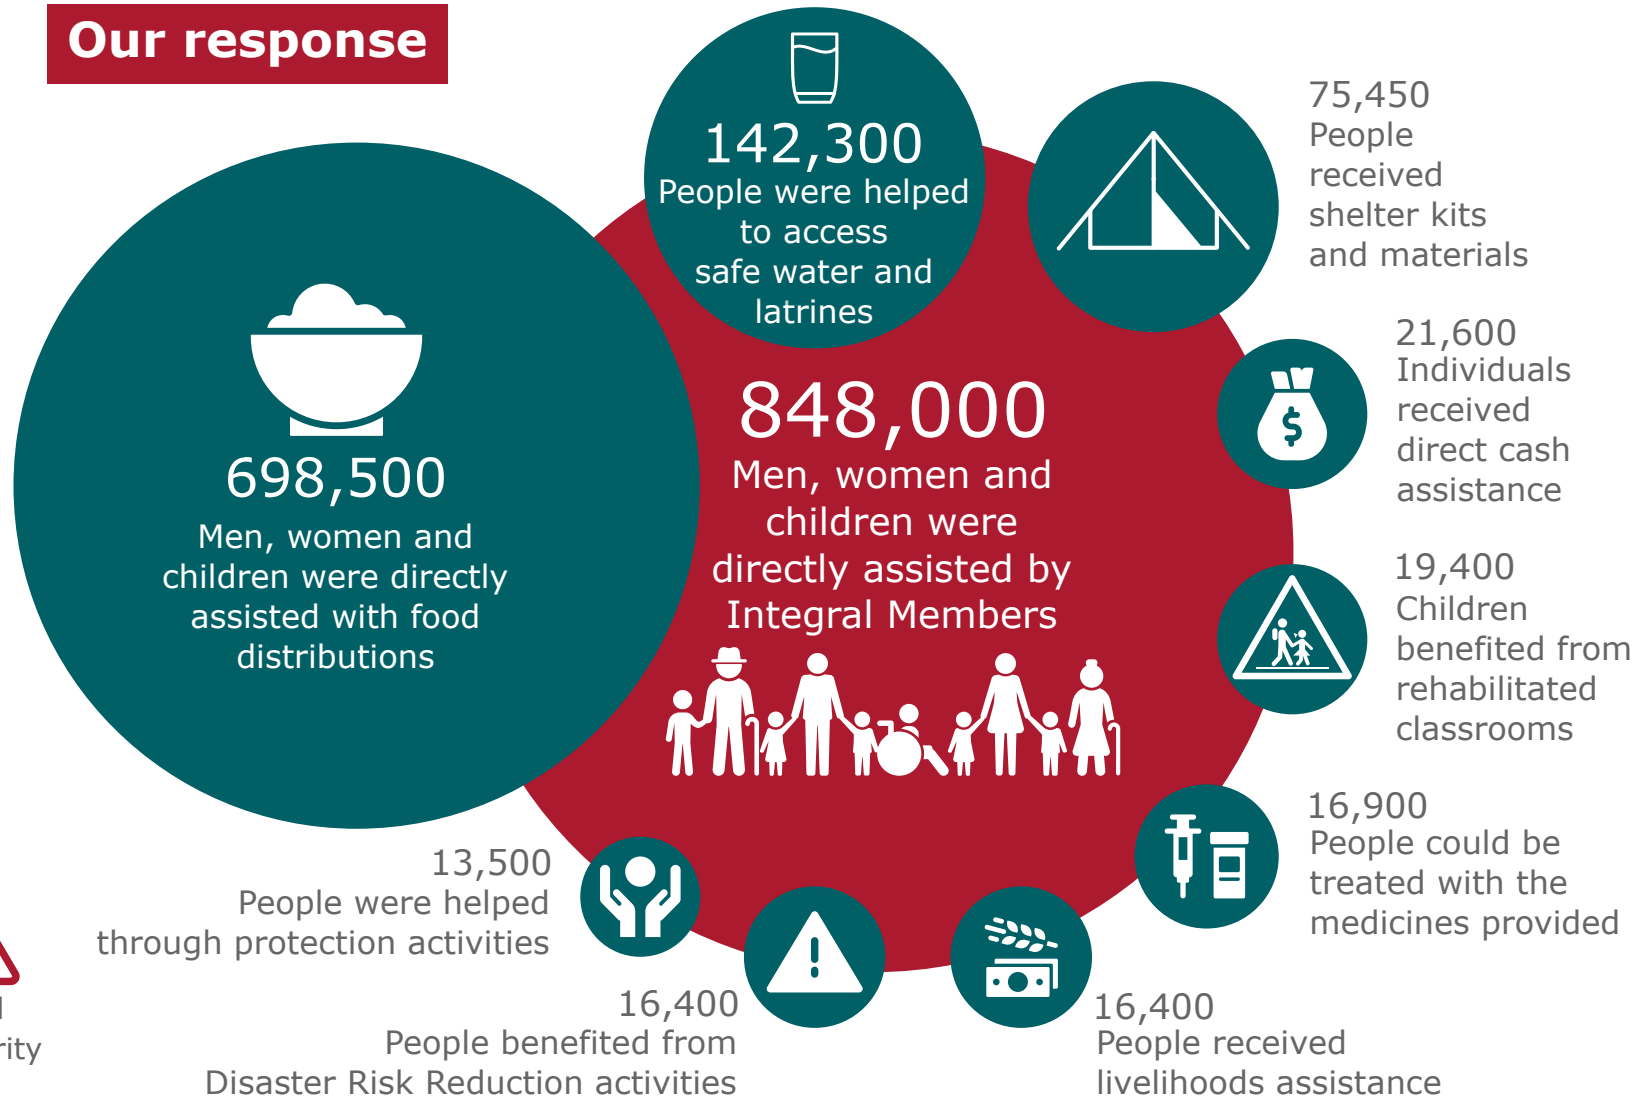

### The context

	Nearly 3 million people affected
	390,000 people displaced
	Torrential rain and high winds

- Flooding
- Water-borne Diseases
- Children at Risk
- Food Insecurity

### Our response

Integral Disaster Response launched

18 Integral Members worked together to respond to this disaster