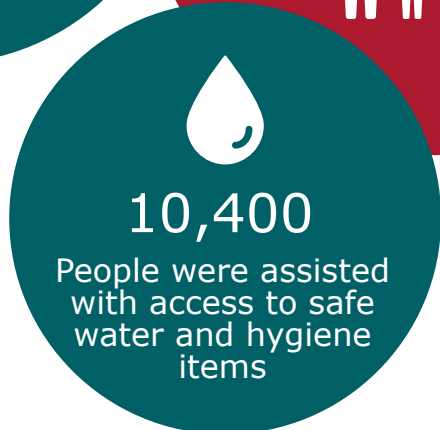

The context

More than 314,000 people affected by Cyclone Eloise

Houses and shelters have been damaged or destroyed

20,000 people displaced

Integral Disaster Response launched

4 Integral Members are responding to this disaster